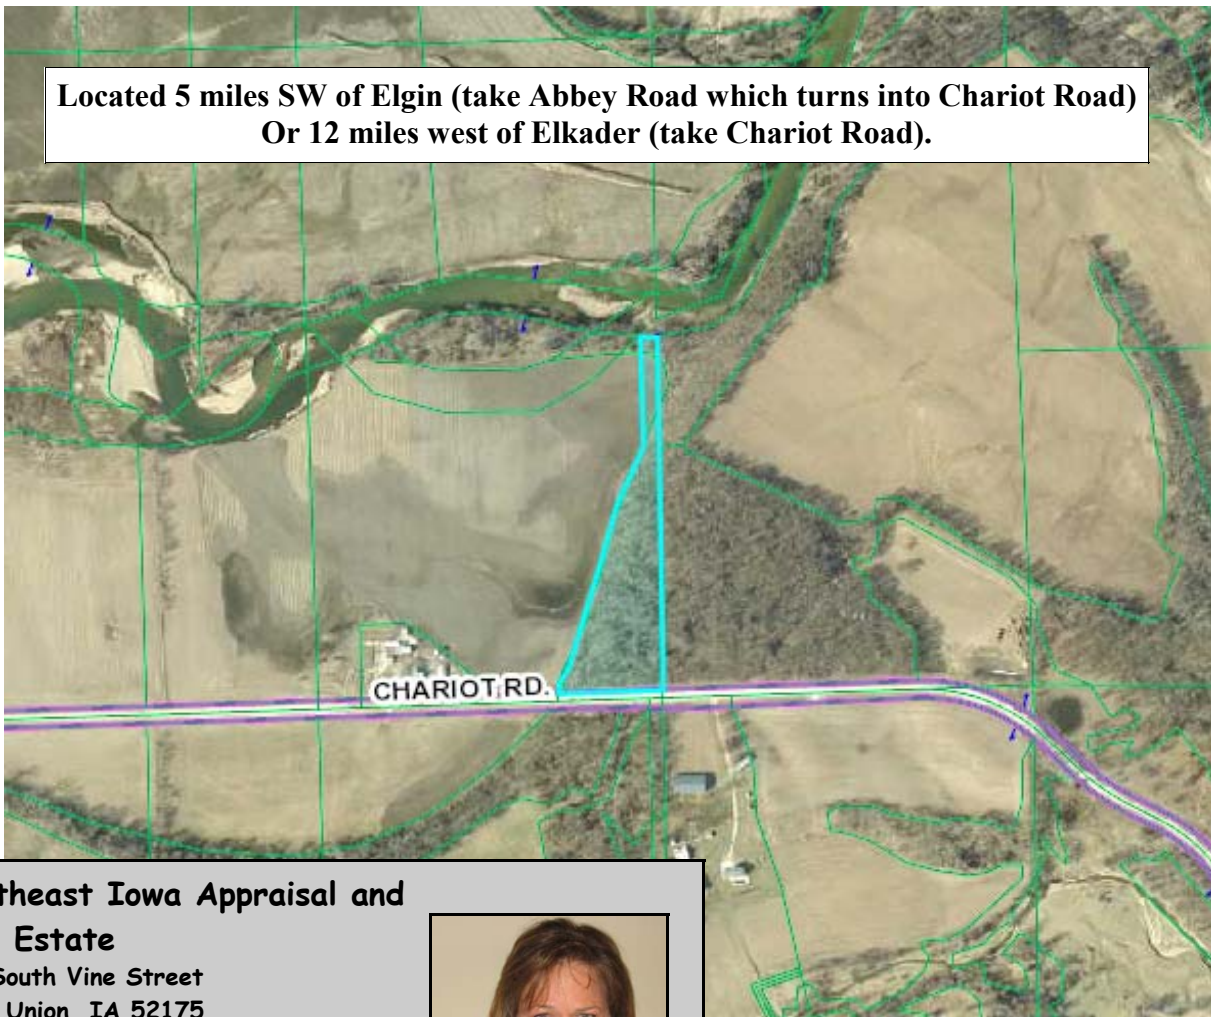

**Tom Brimeyer Farms LLC**  
**6 acres (m/l)**  
**Clayton County**  
**\$36,000**

This Clayton County property offers a hillside of heavy timber with the Turkey River bordering the north end. This is your chance to own a small piece of property that has everything usually found on large parcels. RE taxes: \$179/yr.

**Located 5 miles SW of Elgin (take Abbey Road which turns into Chariot Road)  
Or 12 miles west of Elkader (take Chariot Road).**

**Northeast Iowa Appraisal and  
Real Estate**

115 South Vine Street  
West Union, IA 52175  
563)422-3285

[www.neiar.com](http://www.neiar.com)

**Leanne Cline 563)920-3055**

**Section 21 of  
Marion Township**

This information was obtained from sources deemed reliable but is not guaranteed by the listing broker.